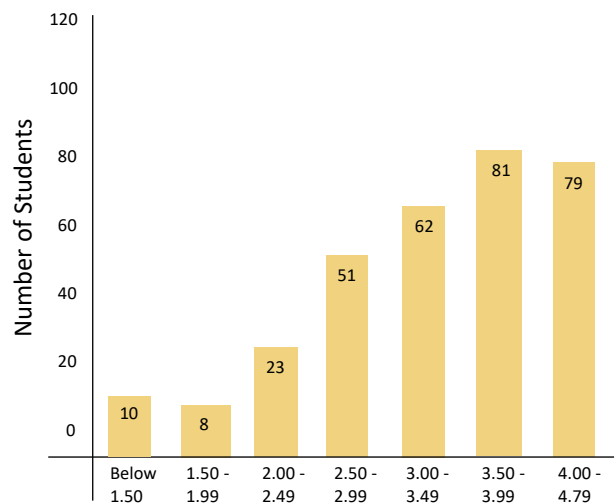

Our Core Values, as defined by our Vision of the Graduate (VOG) Attributes, and beliefs of Preparation, Passion and Personal Growth serve as the backbone of our school’s mission. Based on national rankings, Simsbury is one of the most competitive high schools, public or private, in the country.

CURRICULUM

Simsbury High School strives to provide students with an extensive curriculum including academic, fine and applied arts, and special education opportunities. Courses are divided into three levels including Advanced Placement and competitive college prep courses. In certain math courses, a third college prep level is offered.

GPA

Simsbury High School does not rank students. A GPA, calculated on a weighted 4.0 scale, is provided and based on final grades in all subjects, with the exception of courses graded on a pass/fail basis. The point values are based on the level of coursework, with more rigorous courses receiving additional weight. Plus and minus grades are factored in with a .33 value.

COURSE LEVELS

POINT VALUE

	A	B	C	D
Advanced Placement	4.67	3.67	2.67	1.67
Level I - Honors	4.50	3.50	2.50	1.50
Level II - Competitive College Prep	4.0	3.0	2.0	1.0
Level III - College Prep	3.67	2.67	1.67	0.67

GRADING SYSTEM

A	B	C	D	F
90 - 100	80 - 89	70 - 79	60 - 69	Below 60

PROFILE FOR THE CLASS OF 2025

Class Size 313

Weighted Grade Point Average: * 0 - 4.79

*Based on 2023/2024 School Year