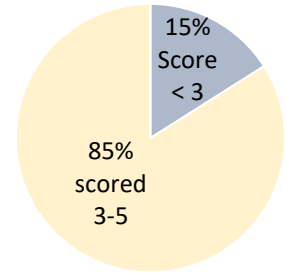

**NATIONAL MERIT: Class of 2025**

- 3 Semifinalists
- 14 Letters of Commendation

**FUTURE PLANS: Class of 2024**

- 76.6% Four Year Colleges & Universities
- 14.1% Two Year Colleges
- 1.9% Career Education
- 0.0% Military
- 4.2% Employment
- 1.3% Transition Academies
- 0.3% College Preparatory Schools
- 1.6% Gap Year
- 0.0% Other/Undecided

**ADVANCED PLACEMENT COURSES & EXAMS**

Simsbury High School offers students 28 Advanced Placement (AP) courses. Of the 458 students who took AP exams, 85% of the scores were 3 or higher.

**SCORE DISTRIBUTION**