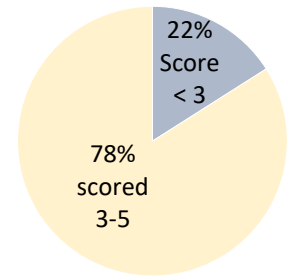

NATIONAL MERIT: Class of 2024

- 2 Semifinalists
- 10 Letters of Commendation

FUTURE PLANS: Class of 2023

- 81.2% Four Year Colleges & Universities
- 6.7% Two Year Colleges
- 0.7% Career Education
- 0.4% Military
- 4.6% Employment
- 2.1% Transition Academies
- 0.0% College Preparatory Schools
- 2.1% Gap Year
- 2.1% Other/Undecided

ADVANCED PLACEMENT COURSES & EXAMS

Simsbury High School offers students 28 Advanced Placement (AP) courses. Of the 468 students who took AP exams, 78% of the scores were 3 or higher.

SCORE DISTRIBUTION

May 2023