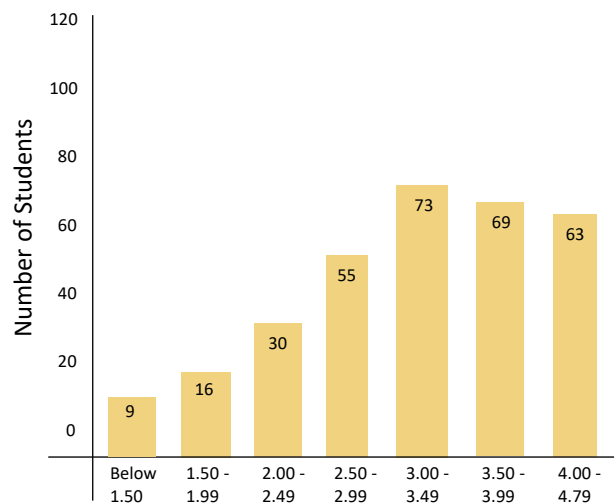

Our Core Values, as defined by our Vision of the Graduate (VOG) Attributes, and beliefs of Preparation, Passion and Personal Growth serve as the backbone of our school’s mission. Based on national rankings, Simsbury is one of the most competitive high schools, public or private, in the country.

CURRICULUM

Simsbury High School strives to provide students with an extensive curriculum including academic, fine and applied arts, and special education opportunities. Courses are divided into three levels including Advanced Placement and competitive college prep courses. In certain math courses, a third college prep level is offered.

GPA

Simsbury High School does not rank students. A GPA, calculated on a weighted 4.0 scale, is provided and based on final grades in all subjects, with the exception of courses graded on a pass/fail basis. The point values are based on the level of coursework, with more rigorous courses receiving additional weight. Plus and minus grades are factored in with a .33 value.

COURSE LEVELS

POINT VALUE

	A	B	C	D
Advanced Placement	4.67	3.67	2.67	1.67
Level I - Honors	4.50	3.50	2.50	1.50
Level II - Competitive College Prep	4.0	3.0	2.0	1.0
Level III - College Prep	3.67	2.67	1.67	0.67

GRADING SYSTEM

A	B	C	D	F
90 - 100	80 - 89	70 - 79	60 - 69	Below 60

PROFILE FOR THE CLASS OF 2024

Class Size 315

Weighted Grade Point Average: * 0 - 4.79

*Based on 2022/2023 School Year